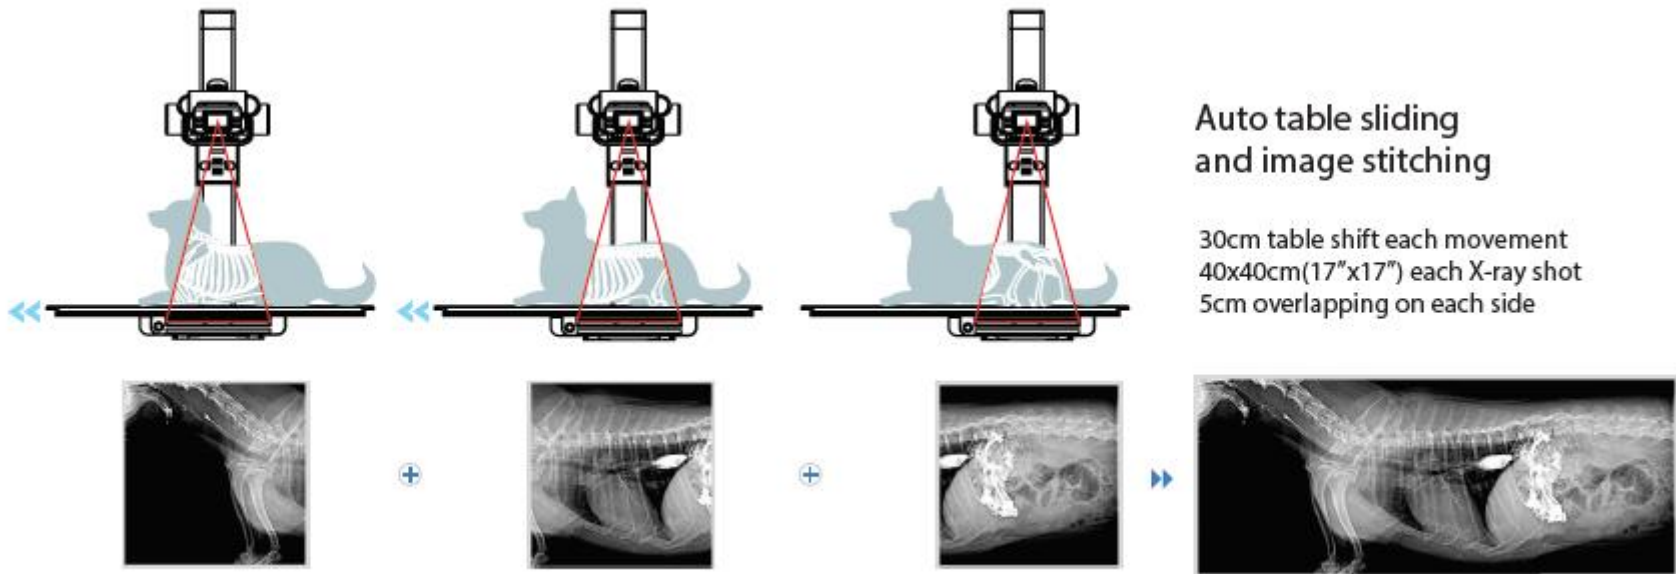

# Elevating Table

*Table lowers for easy patient loading*

Our motorized table can go as low as 10" off the ground- Think about all the trouble a large 100 lb dog presents to an office staff when you try to get them on a standard table and how much risk they take with the dogs health if you need to sedate them to take the X-Rays.

# 40-72 SID

*See more anatomy with the same panel*

Selectable 40-72" SID. The FOV spreads as SID increases. At a 72" SID you will see an added inch of anatomy on all 4 sides due to the decrease in magnification.. Close collimator shutters to reduce x-ray beam spread. Helps reduce scatter radiation and lowers excess exposure. More parallel portion of x-ray beam used that reduces penumbra. A 72" SID avoids the need for an added exposure with more anatomy in a single view and sharper image quality.

# Image Stitching

*Easily stitches 2 and 3 images*

We have stitching software - What an advantage to be able to take a set of 3 exposures and get the full body of a large dog without the need to move them at all.

## Weight Bearing