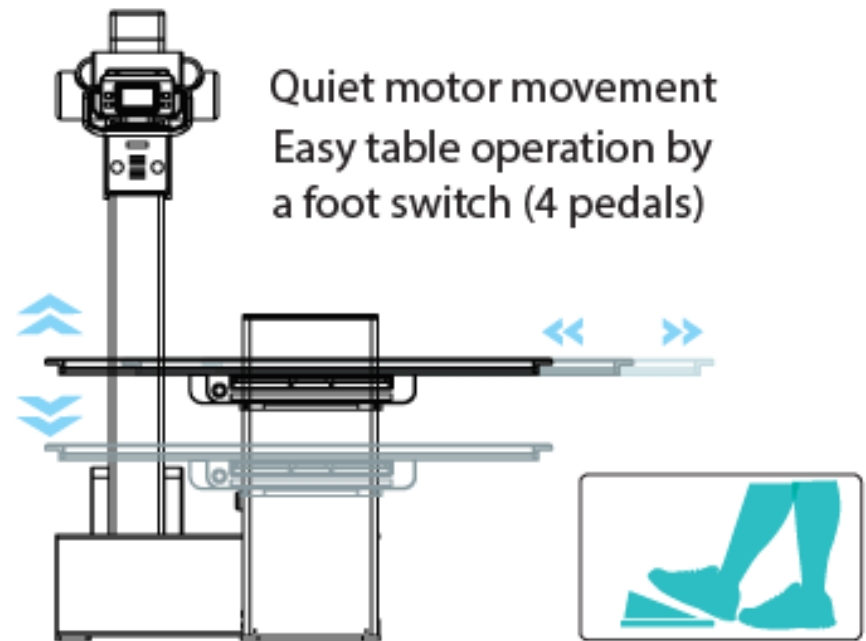

Quiet Elevation

Noise Free Electric Motors for Patient Comfort

Unique design for Quiet/ Smooth table elevation and table movement- The animal is already in stress and the alien noise of the average table only makes it harder to keep them in position as you need to move them.