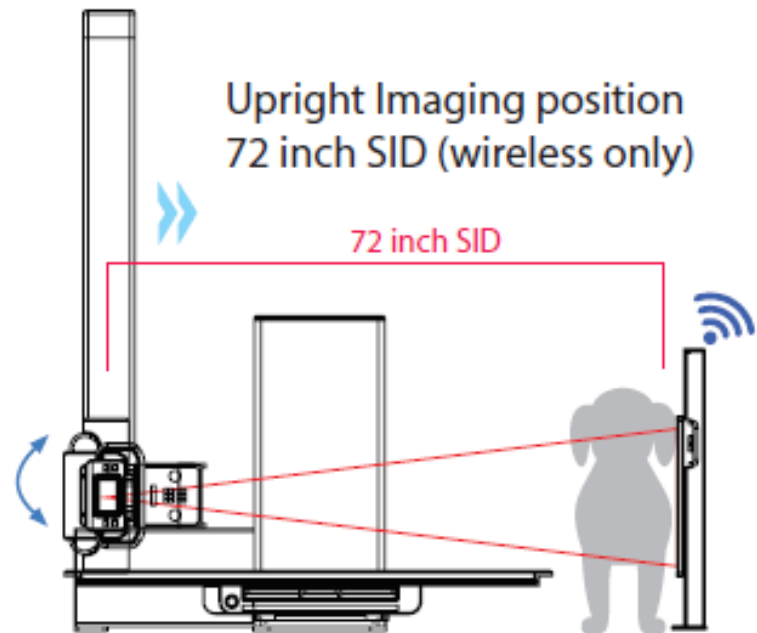

# 40-72 SID

*See more anatomy with the same panel*

Selectable 40-72" SID. The FOV spreads as SID increases. At a 72" SID you will see an added inch of anatomy on all 4 sides due to the decrease in magnification.. Close collimator shutters to reduce x-ray beam spread. Helps reduce scatter radiation and lowers excess exposure. More parallel portion of x-ray beam used that reduces penumbra. A 72" SID avoids the need for an added exposure with more anatomy in a single view and sharper image quality.

## Weight Bearing

### *Gravity Dependent Images*

We offer a Wall Stand for a 72" SID. Now you can do weight bearing, fluid exams and standing exams reducing pain or discomfort for the animal as you don't need to put them on the table..