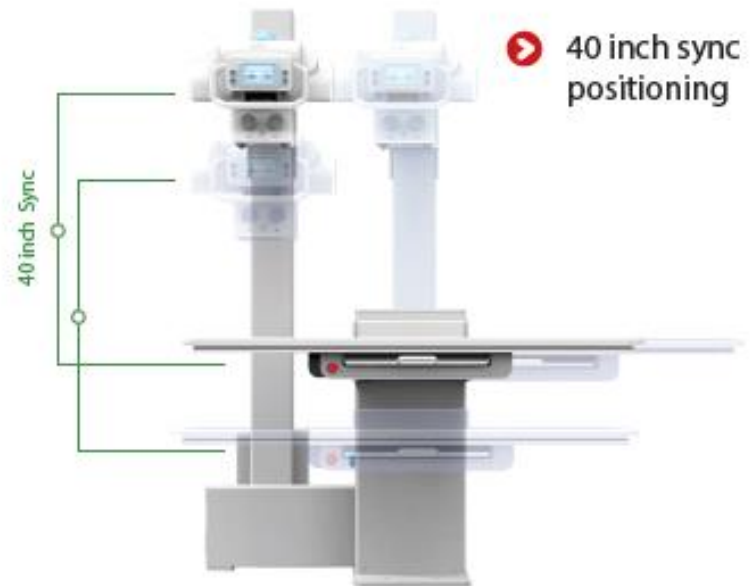

### *Gravity Dependent Images*

We offer a Wall Stand for a 72" SID. Now you can do weight bearing, fluid exams and standing exams reducing pain or discomfort for the animal as you don't need to put them on the table..

### *Tube and Table move in unison*

Auto tracking of table and tube stand height at 40"- No need to adjust SID as you elevate table which saves time and allows staff to focus on the patient and positioning. This saves time and avoids retakes