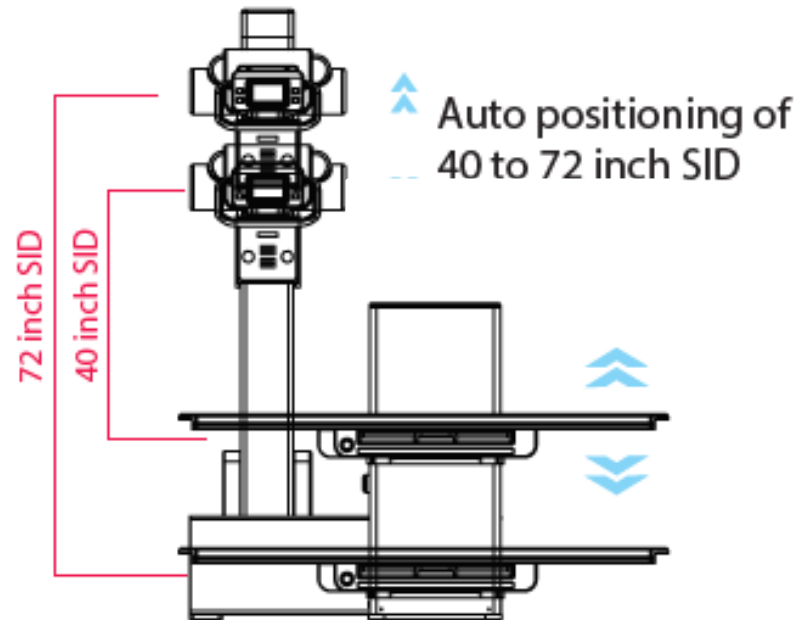

# Elevating Table

*Table lowers for easy patient loading*

Our motorized table can go as low as 10" off the ground- Think about all the trouble a large 100 lb dog presents to an office staff when you try to get them on a standard table and how much risk they take with the dogs health if you need to sedate them to take the X-Rays.

# 40-72 SID

*See more anatomy with the same panel*

Selectable 40-72" SID. The FOV spreads as SID increases. At a 72" SID you will see an added inch of anatomy on all 4 sides due to the decrease in magnification.. Close collimator shutters to reduce x-ray beam spread. Helps reduce scatter radiation and lowers excess exposure. More parallel portion of x-ray beam used that reduces penumbra. A 72" SID avoids the need for an added exposure with more anatomy in a single view and sharper image quality.